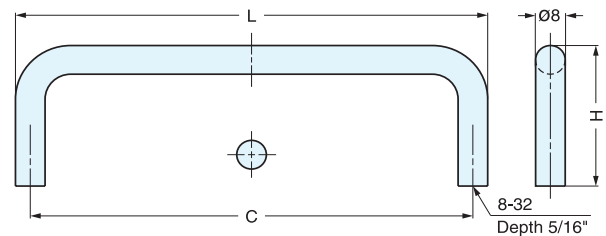

WIRE PULL

SWP

Item No.	L	C	H	Weight (g)	Box (pcs)	Carton (pcs)
SWP-630/S	84.2	76.2 (3")	34 (1-11/32")	71	20	200
SWP-635/S	96.9	88.9 (3-1/2")		78		
SWP-640/S	109.6	101.6 (4")		85		
SWP-696/S	104	96 (3-25/32")		81		

Material	Finish
316 Stainless Steel	Satin

WIRE PULL

SWF

Item No.	L	C	H	Weight (g)	Box (pcs)	Carton (pcs)
SWF- 640	111	101.5 (4")	35 (1-3/8")	90	20	200
SWF- 650	136.5	127 (5")		110		
SWF- 660	162	152.5 (6")		130		
SWF- 690	238	228.5 (9")		200		
SWF-6120	314.5	305 (12")		270		