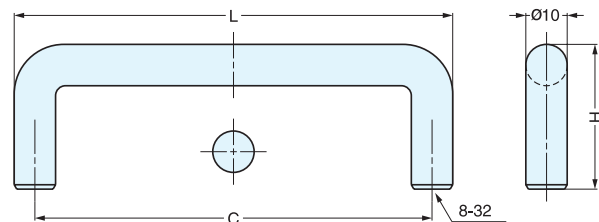

WIRE PULL

SWP

Item No.	L	C	H	Weight (g)	Box (pcs)	Carton (pcs)
SWP-630/S	84.2	76.2 (3")	34 (1-11/32")	71	20	200
SWP-635/S	96.9	88.9 (3-1/2")		78		
SWP-640/S	109.6	101.6 (4")		85		
SWP-696/S	104	96 (3-25/32")		81		

Material	Finish
316 Stainless Steel	Satin

WIRE PULL

SWF

Item No.	L	C	H	Weight (g)	Box (pcs)	Carton (pcs)
SWF- 640	111	101.5 (4")	35 (1-3/8")	90	20	200
SWF- 650	136.5	127 (5")		110		
SWF- 660	162	152.5 (6")		130		
SWF- 690	238	228.5 (9")		200		
SWF-6120	314.5	305 (12")		270		